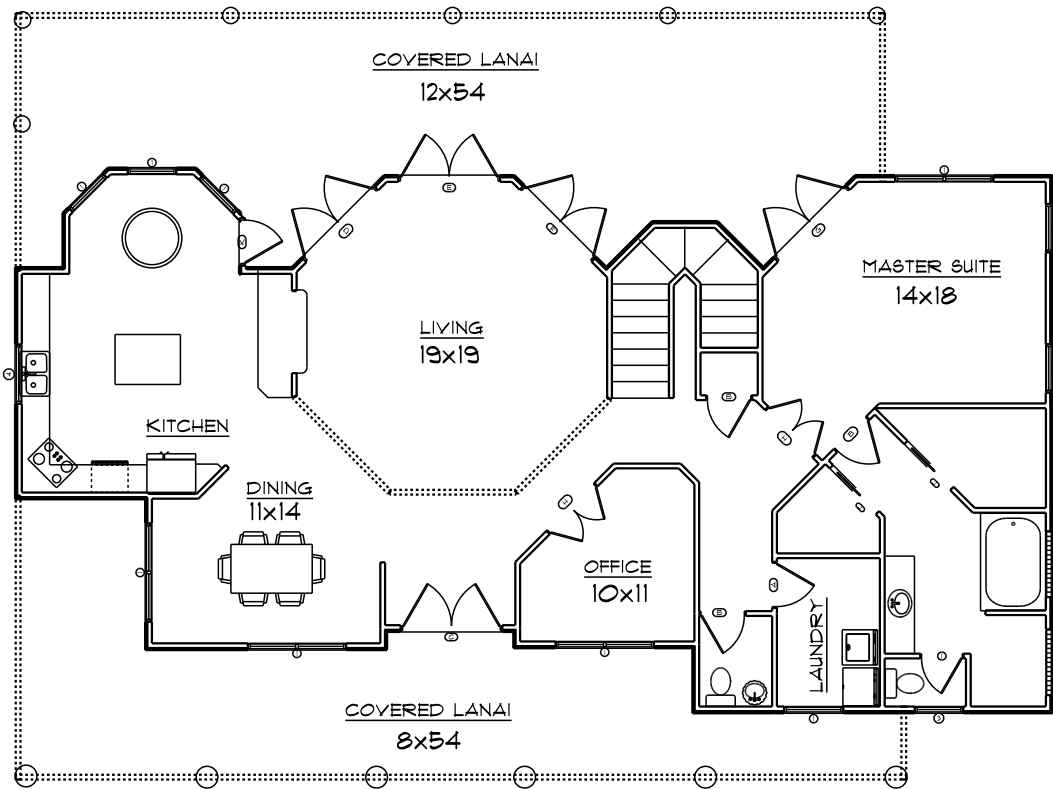

ADAMS BUILDERS

352-475-2279

PLAN 2380

PLAN 2380

LIVING

1ST FLOOR 1630

2ND FLOOR 750

PORCHES 1080