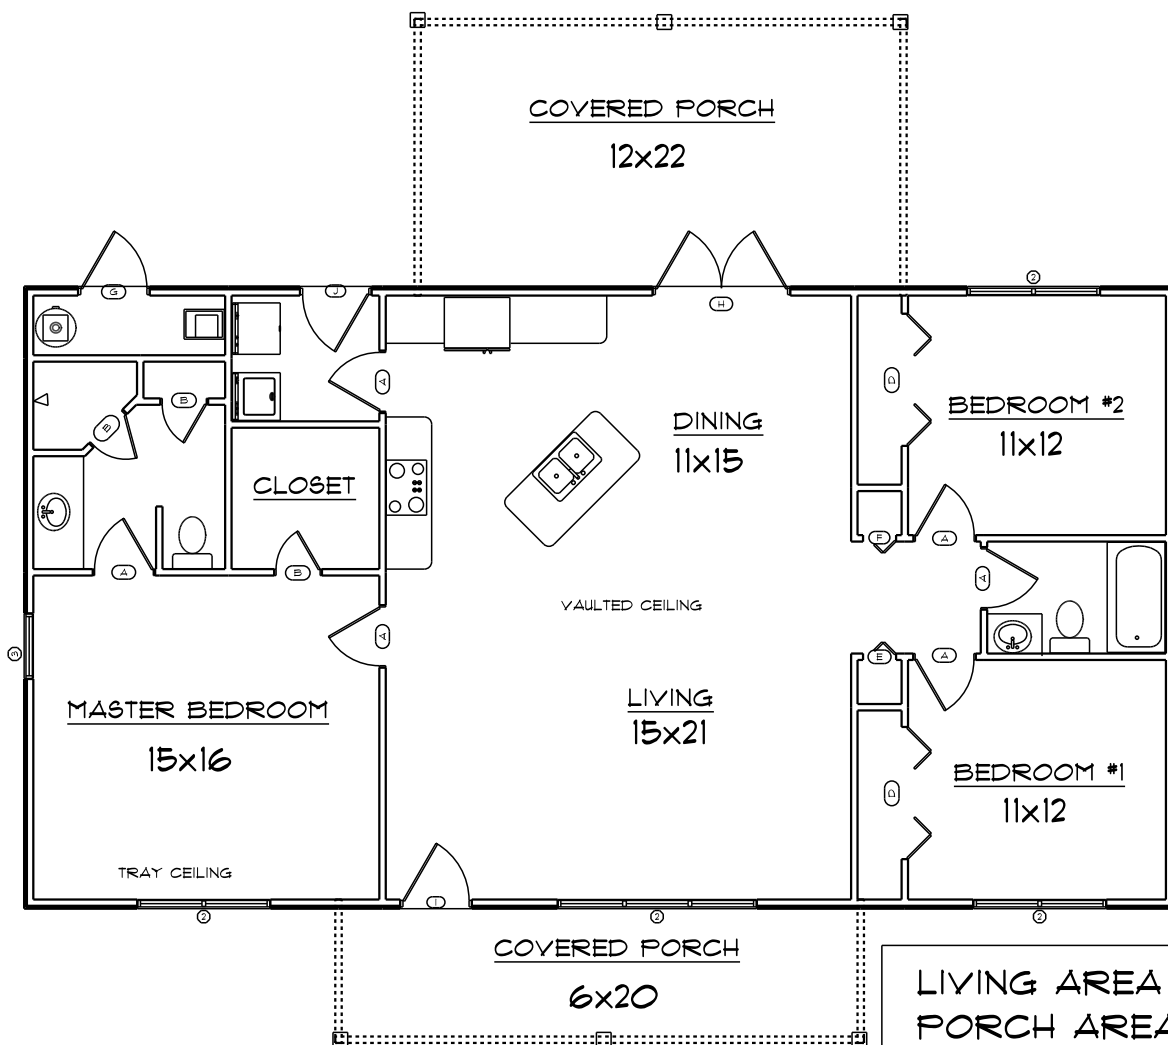

ADAMS BUILDERS

352-475-2279

PLAN 1456

LIVING AREA 1456
PORCH AREA 384
TOTAL AREA 1840